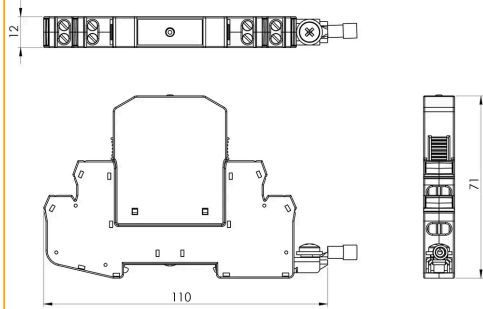

Install Manual

SSP4-6A-170

Image for illustrative purposes only

Install

Terminal Information

Terminal Type	
min Capacity	0.5 mm ²
max Capacity	2.5 mm ²
Torque	0.6 Nm
Strip Length	6mm

Indicator

Dimensions

Mounting