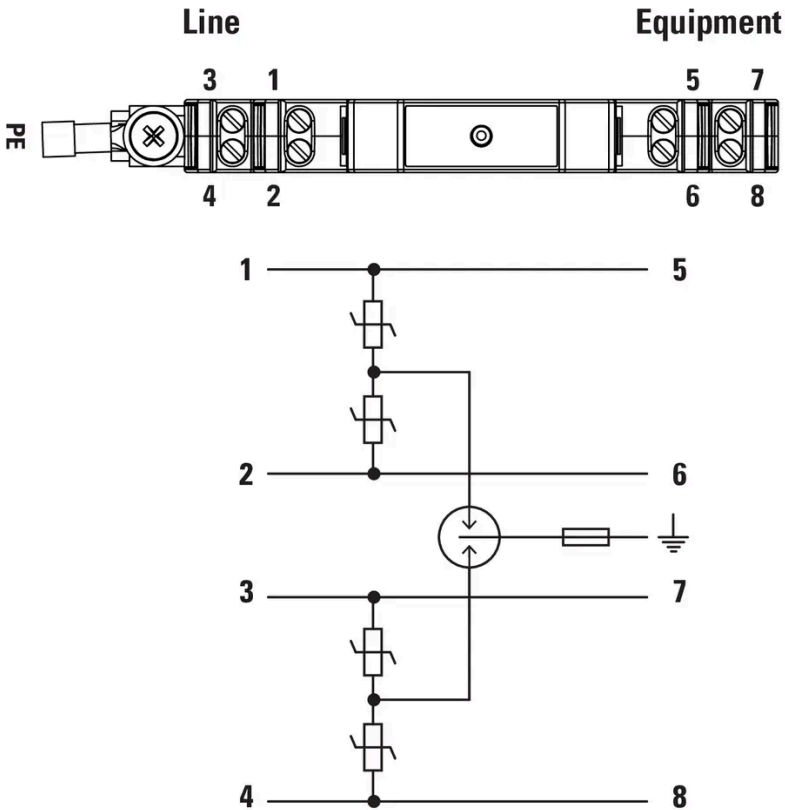

Install Manual

SSP4-6A-170

Image for illustrative purposes only

Install

Terminal Information

Terminal Type	
min Capacity	0.5 mm ²
max Capacity	2.5 mm ²
Torque	0.6 Nm
Strip Length	6mm

Indicator

Dimensions

Mounting