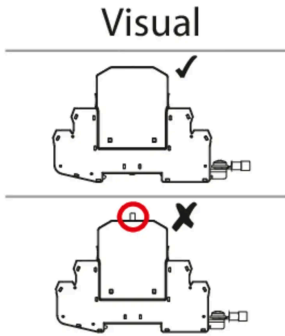

Install Manual

SSP4-6A-170

Image for illustrative purposes only

Install

Terminal Information

Terminal Type	
min Capacity	0.5 mm ²
max Capacity	2.5 mm ²
Torque	0.6 Nm
Strip Length	6mm

Indicator

Dimensions

Mounting